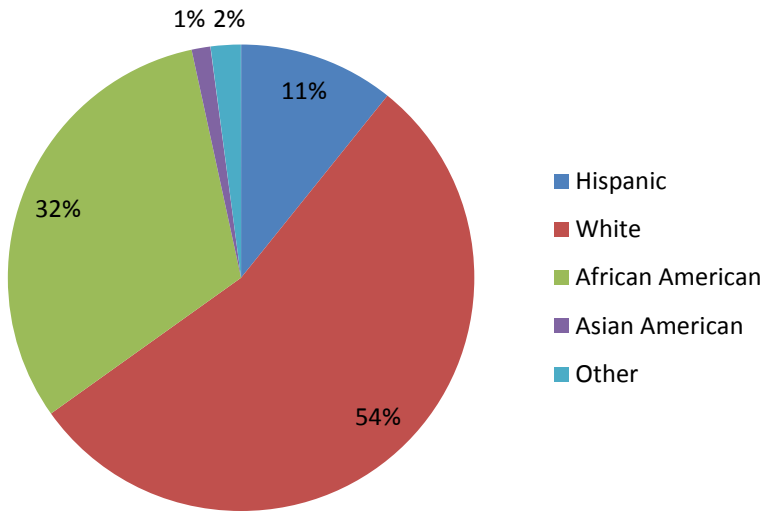

Impoverished Population in Piedmont Triad Food Deserts

How Have We Attempted to Assess Equity in the Piedmont Triad?